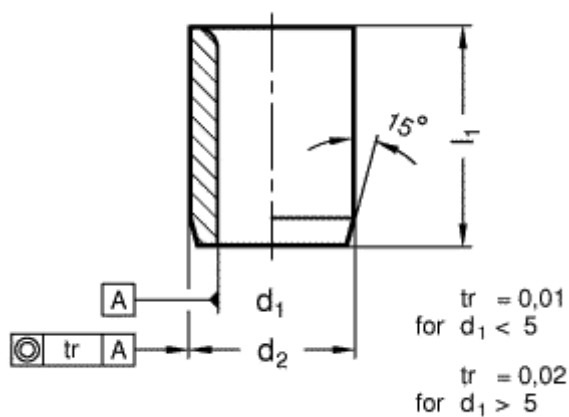

Article number: 201135067

Description: E+G Guide bush DIN 179-B12,1-16-A  
without collar

## Measures

---

$d_1 = 12,1$

$d_2 = 22$

$l_1 = 16$